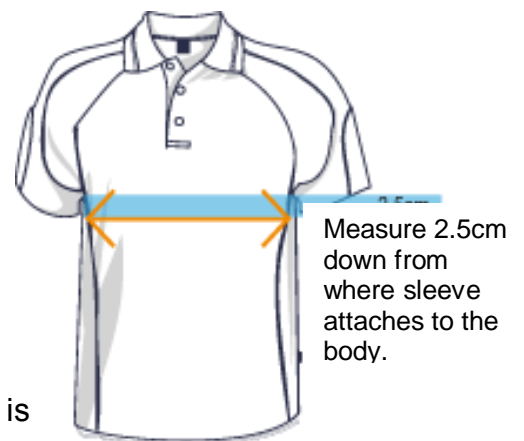

Made from 160gm, 100% **DRIVEAR™** polyester, moisture removal mini-waffle knit, easy care fabric.

The polo shirts have a traditional knit collar with contrast stripes, curved sleeve panel, feminine lines (ladies), 3-button placket and a loose pocket attached (men's & kids).

The tee shirts have a self-fabric neckband and contrast colour highlights

Measure 2.5cm down from where sleeve attaches to the body.

HALF CHEST MEASUREMENT

SIZING

All garments are hand made or sewn by hand using machinery that physically requires a 'human touch'. No garments are 'popped out' of machines; every garment is sewn by hand.